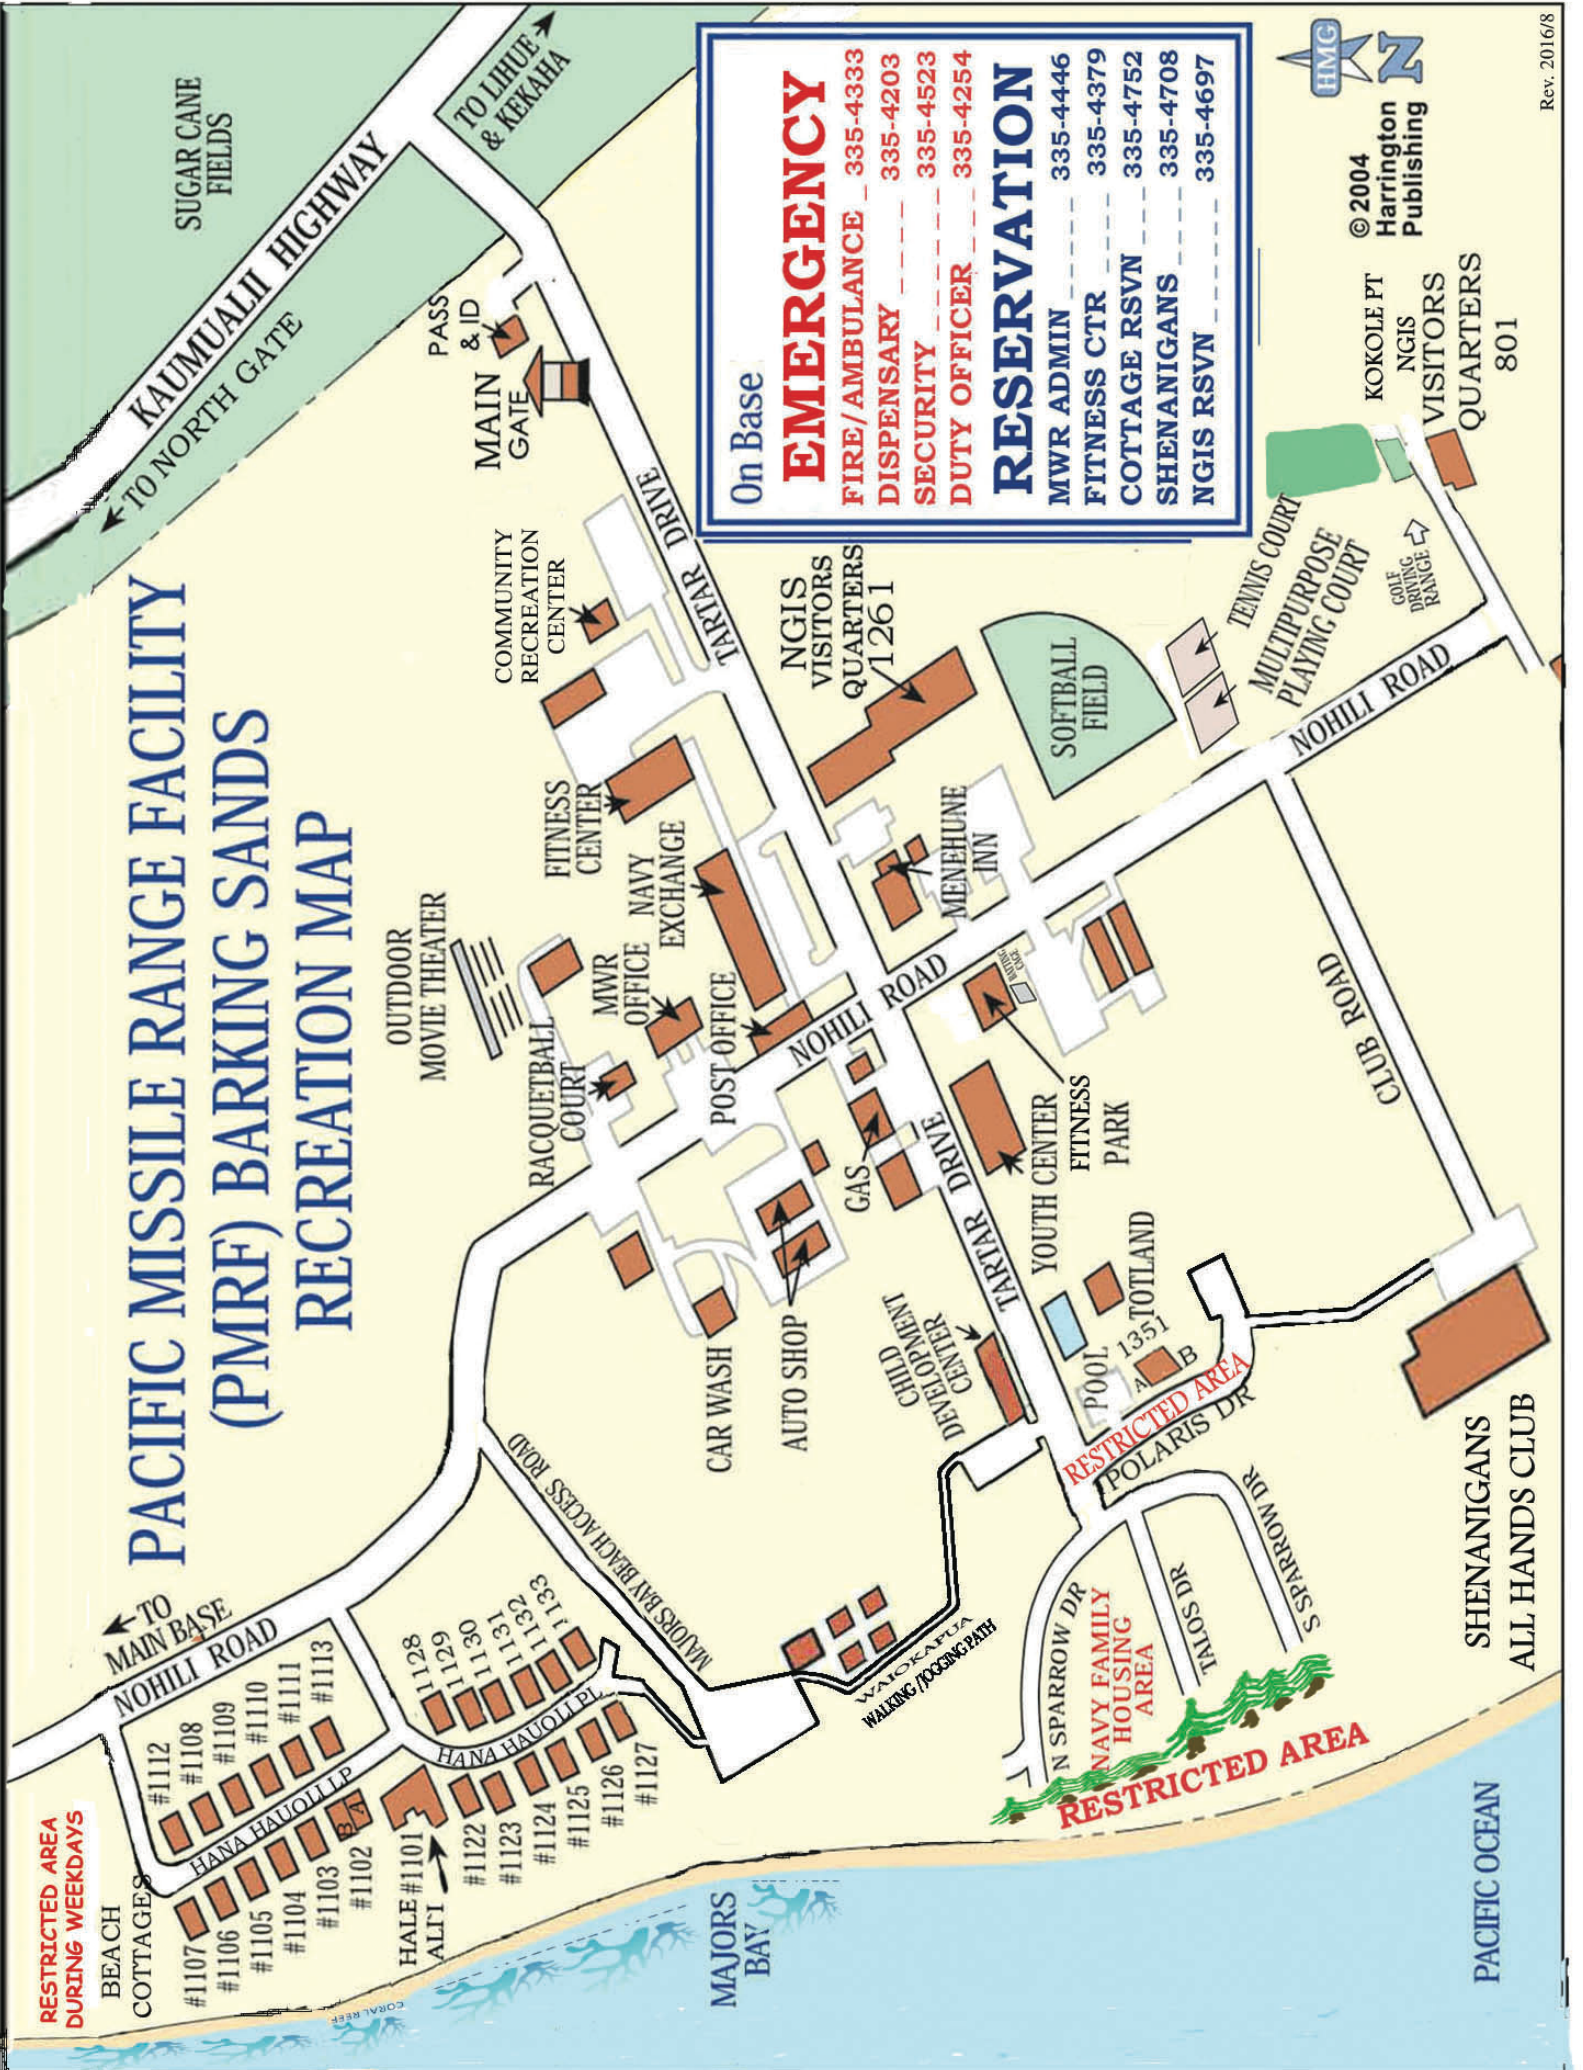

PACIFIC MISSILE RANGE FACILITY (PMRF) BARKING SANDS RECREATION MAP

On Base

EMERGENCY	
FIRE/AMBULANCE	335-4333
DISPENSARY	335-4203
SECURITY	335-4523
DUTY OFFICER	335-4254
RESERVATION	
MWR ADMIN	335-4446
FITNESS CTR	335-4379
COTTAGE RSVN	335-4752
SHENANIGANS	335-4708
NGIS RSVN	335-4697

HMG 
 © 2004 Harrington Publishing
 KOKOLE PT VISITORS QUARTERS 801

RESTRICTED AREA DURING WEEKDAYS

RESTRICTED AREA

PACIFIC OCEAN

MAJORS BAY

SHENANIGANS ALL HANDS CLUB